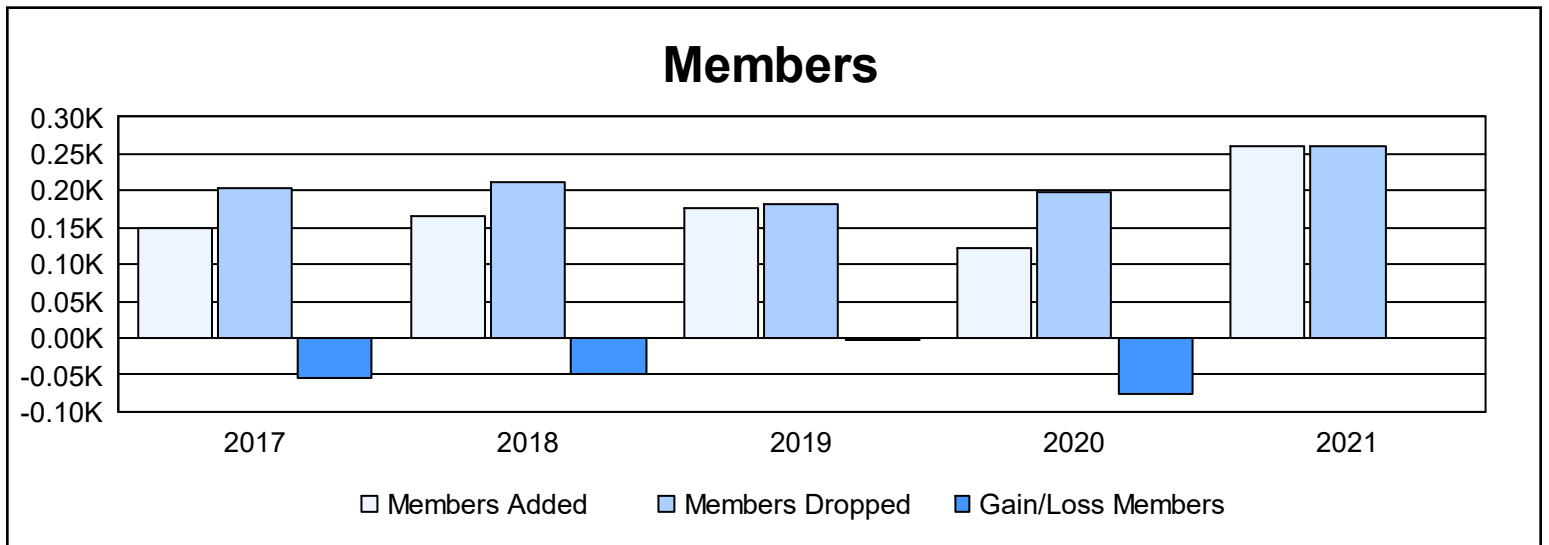

Year	New Clubs	Dropped Clubs	Gain/ Loss Clubs	New Members	Charter Members	Reinstate Members	Transfer Members	Total Member Added	Total Members Dropped	Gain/ Loss Members
2016-2017	0	0	0	127	1	8	12	148	203	-55
2017-2018	0	0	0	138	1	2	24	165	213	-48
2018-2019	0	0	0	155	2	8	12	177	181	-4
2019-2020	0	0	0	107	0	6	10	123	199	-76
2020-2021	3	1	2	148	80	6	26	260	260	0
<b>Average</b>	<b>1</b>	<b>0</b>	<b>0</b>	<b>135</b>	<b>17</b>	<b>6</b>	<b>17</b>	<b>175</b>	<b>211</b>	<b>-37</b>

### Membership Composition June 2021 Cumulative