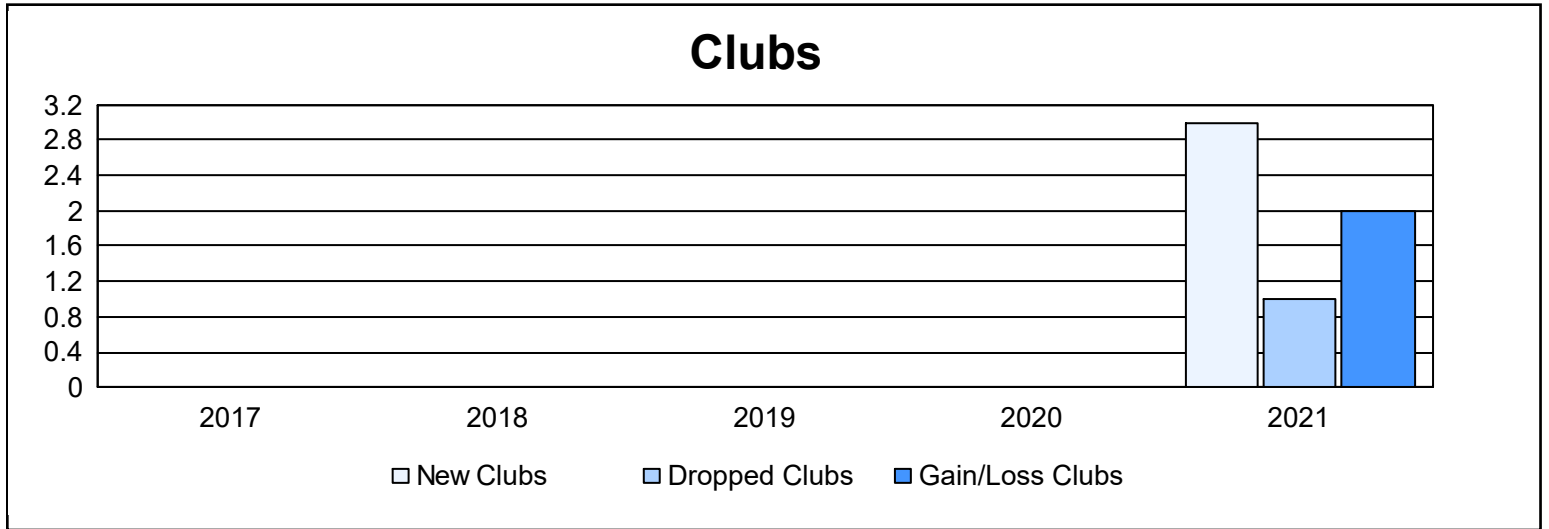

Year	New Clubs	Dropped Clubs	Gain/ Loss Clubs	New Members	Charter Members	Reinstate Members	Transfer Members	Total Member Added	Total Members Dropped	Gain/ Loss Members
2016-2017	0	0	0	127	1	8	12	148	203	-55
2017-2018	0	0	0	138	1	2	24	165	213	-48
2018-2019	0	0	0	155	2	8	12	177	181	-4
2019-2020	0	0	0	107	0	6	10	123	199	-76
2020-2021	3	1	2	148	80	6	26	260	260	0
<b>Average</b>	<b>1</b>	<b>0</b>	<b>0</b>	<b>135</b>	<b>17</b>	<b>6</b>	<b>17</b>	<b>175</b>	<b>211</b>	<b>-37</b>

### Membership Composition June 2021 Cumulative