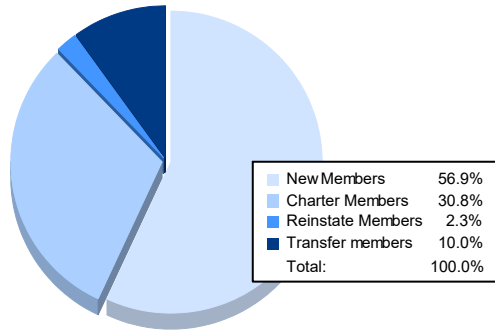

Year	New Clubs	Dropped Clubs	Gain/ Loss Clubs	New Members	Charter Members	Reinstate Members	Transfer Members	Total Member Added	Total Members Dropped	Gain/ Loss Members
2016-2017	0	0	0	127	1	8	12	148	203	-55
2017-2018	0	0	0	138	1	2	24	165	213	-48
2018-2019	0	0	0	155	2	8	12	177	181	-4
2019-2020	0	0	0	107	0	6	10	123	199	-76
2020-2021	3	1	2	148	80	6	26	260	260	0
<b>Average</b>	<b>1</b>	<b>0</b>	<b>0</b>	<b>135</b>	<b>17</b>	<b>6</b>	<b>17</b>	<b>175</b>	<b>211</b>	<b>-37</b>

### Membership Composition June 2021 Cumulative